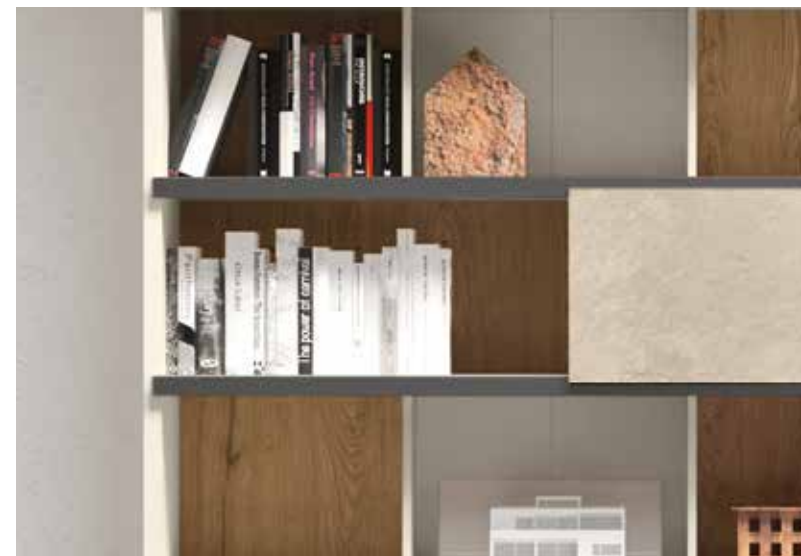

Idea è la soluzione per vivere i tuoi momenti del giorno e della notte in ambienti coordinati nello stile e nelle finiture, ricchi di idee funzionali. Flessibile nella modularità, Idea permette di risolvere facilmente composizioni in linea, ad angolo e anche mansardate, adattandosi ad ogni architettura. Nelle composizioni a spalla potete scegliere finiture differenti per schiene, fianchi e ripiani, per un numero di combinazioni praticamente infinito.

Idea is the solution to enjoy your day and night requirements in coordinated locations with style and finishes, full of functional ideas.

With flexible systems, Idea allows you to easily achieve seamless corner and attic lay-outs, adapting to any configuration.

In bookcase lay-outs you can choose different finishes for back panels, side panels and shelves, in order to reach endless combinations.