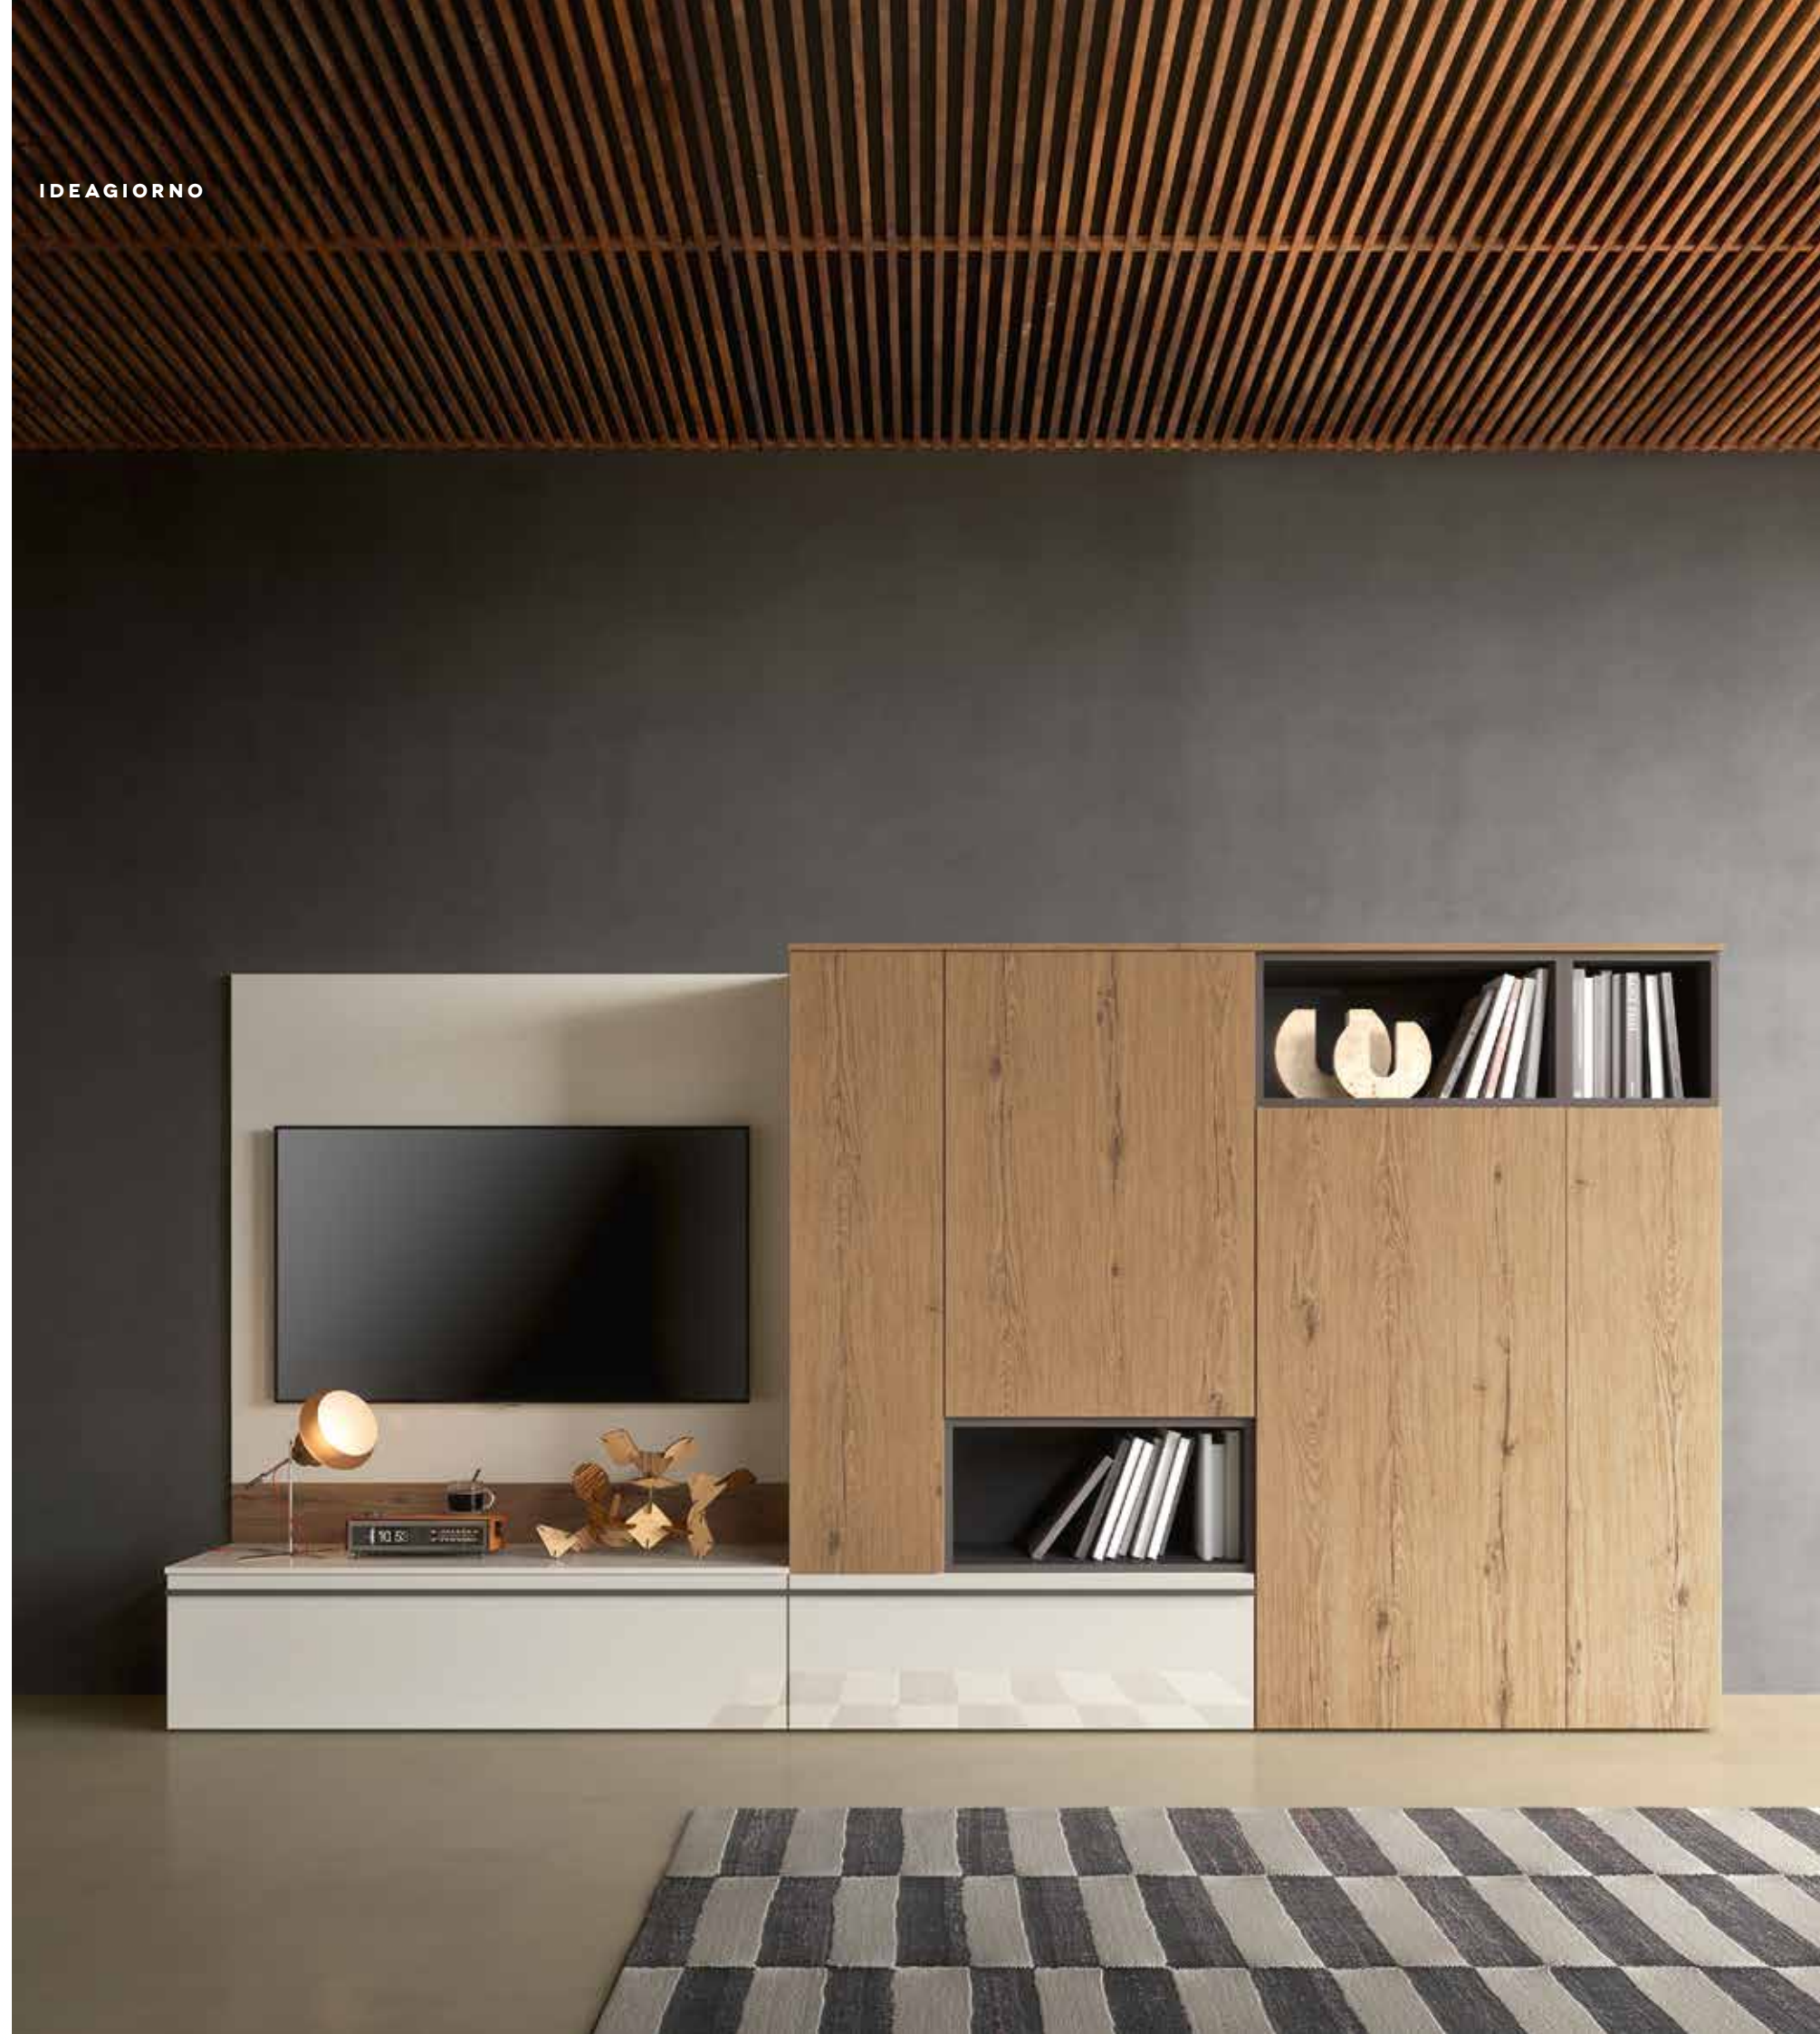

29

BASIA TERRA con cassetti e ante, vani a giorno, maniglia Next. Finiture: struttura, frontali e top Corda Lucido; struttura, frontali e top Mild; struttura Antracite; maniglia Titanio.
PORTA-TV Finiture: Corda Lucido e Mild.
COMPOSIZIONE L320 H163,4 P51,4 cm.
BASE UNITS with drawers, doors and open shelving, Next handle. Finishes: structure, fronts and top in Gloss Rope; structure, fronts and top in Mild; structure in Anthracite; Titanio handle.
TV-PANEL Finishes: Gloss Rope and Mild.
LAY-OUT W320 H163,4 D51,4 cm.