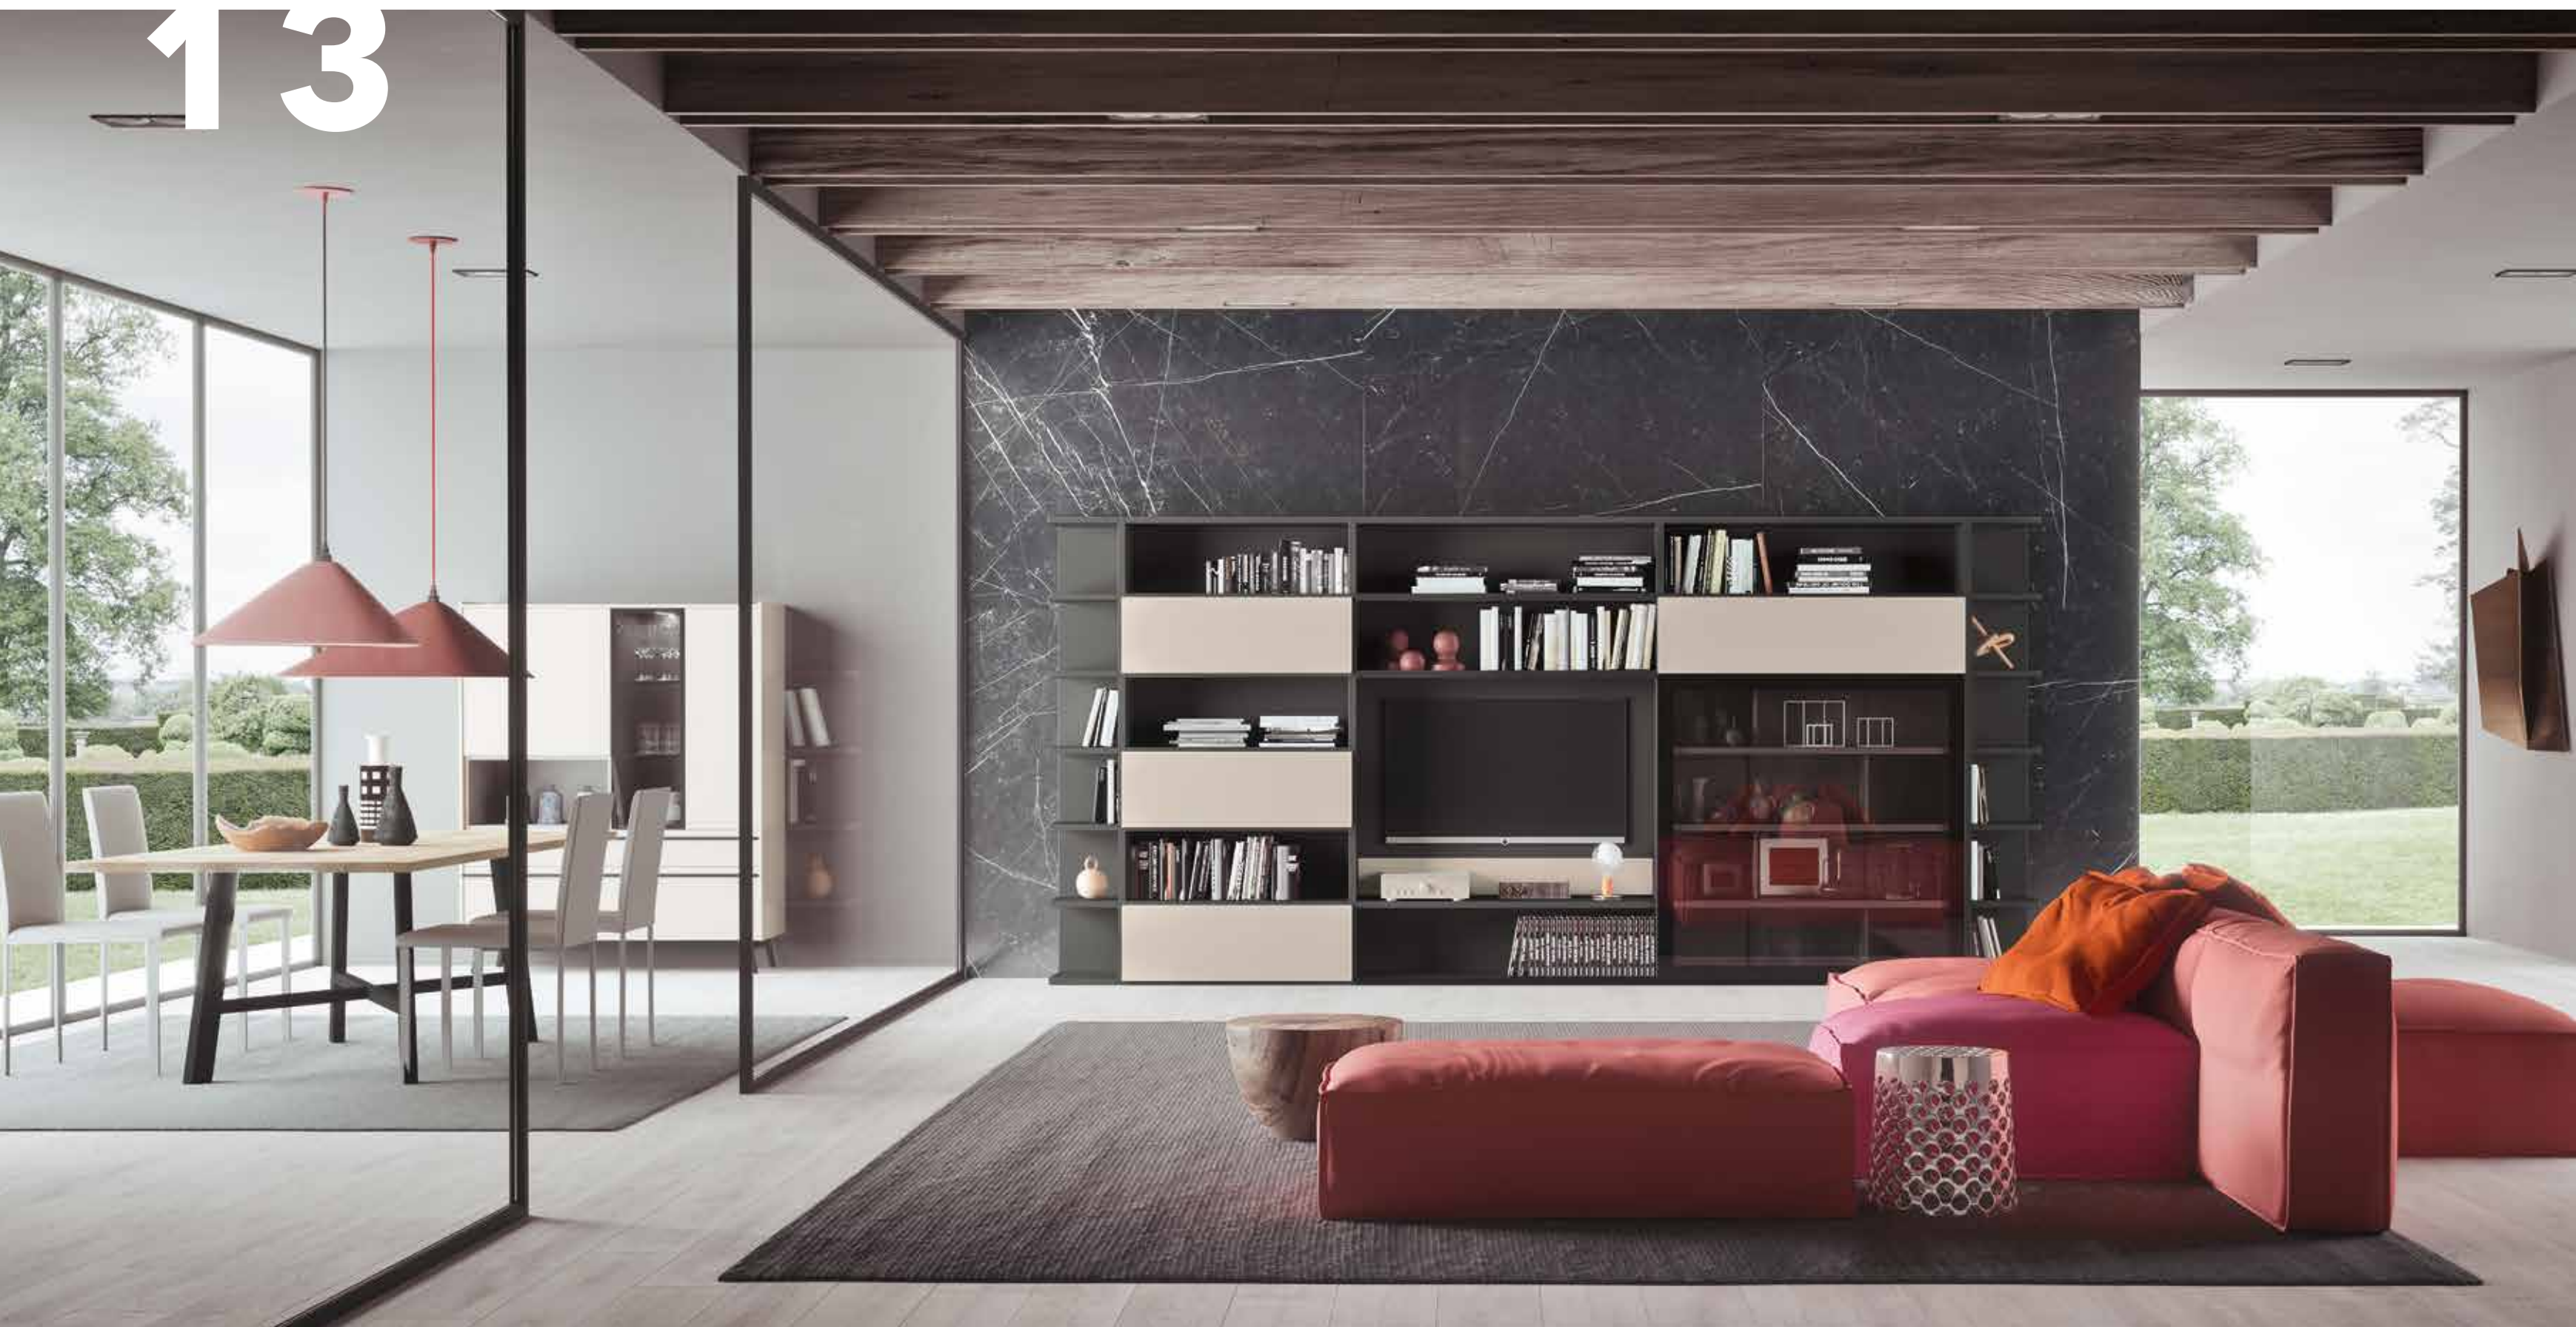

LIBRERIA con ribalte, apertura push to open, anta scorrevole vetro e terminali.
Finiture: struttura Antracite, ribalte Corda, vetro Fumé.
MENSOLE O-shelf. Finiture: Corda.
COMPOSIZIONE L413 H195 P37,8 cm.

BOOKSHELF with flap stay doors, push to open system, sliding glass door and end units.
Finishes: structure in Anthracite, doors in Rope, Fumé glass door.
SHELVES O-shelf. Finishes: Corda.
LAY-OUT W413 H195 D37,8 cm.