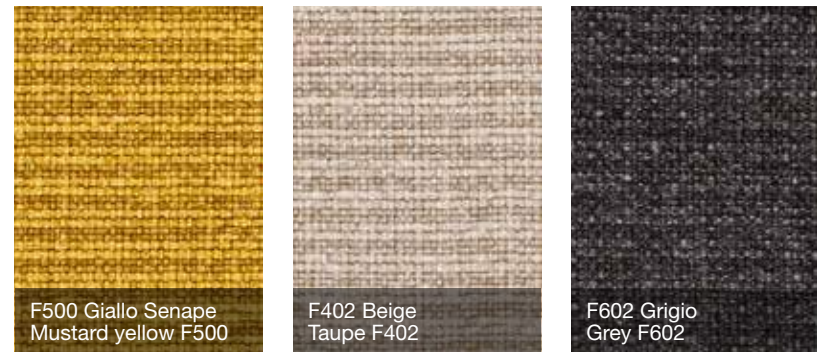

SEDIE
CHAIRS

Seduta e schienale
(per dettagli vedi listino)
Seat and back
(for details please see on price list)