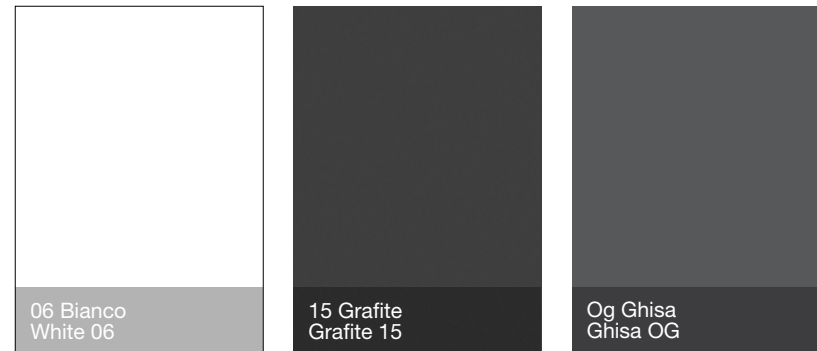

TINTE OPACHE
MATT FINISHES

TINTE LUCIDE
GLOSS FINISHES

DECORI MARBLE
MARBLE DECORS

Solo top basi e ripiani per libreria Babel
Only for base units top and Babel shelves

DECORI DECORS

Solo in alcuni elementi
Only on details

SEDIE
CHAIRS

Seduta e schienale
(per dettagli vedi listino)
Seat and back
(for details please see on price list)

Gambe
Legs

TAVOLI
TABLES

Basamento
Metal legs