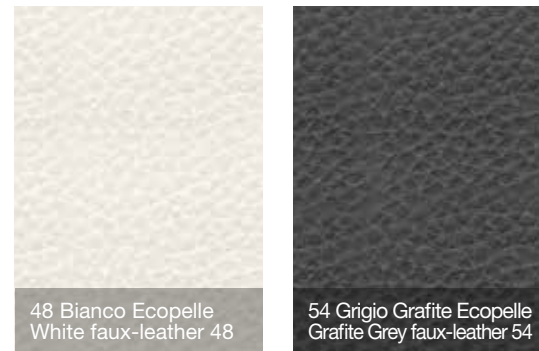

SEDIE
CHAIRS

Seduta e schienale
(per dettagli vedi listino)
Seat and back
(for details please see on price list)