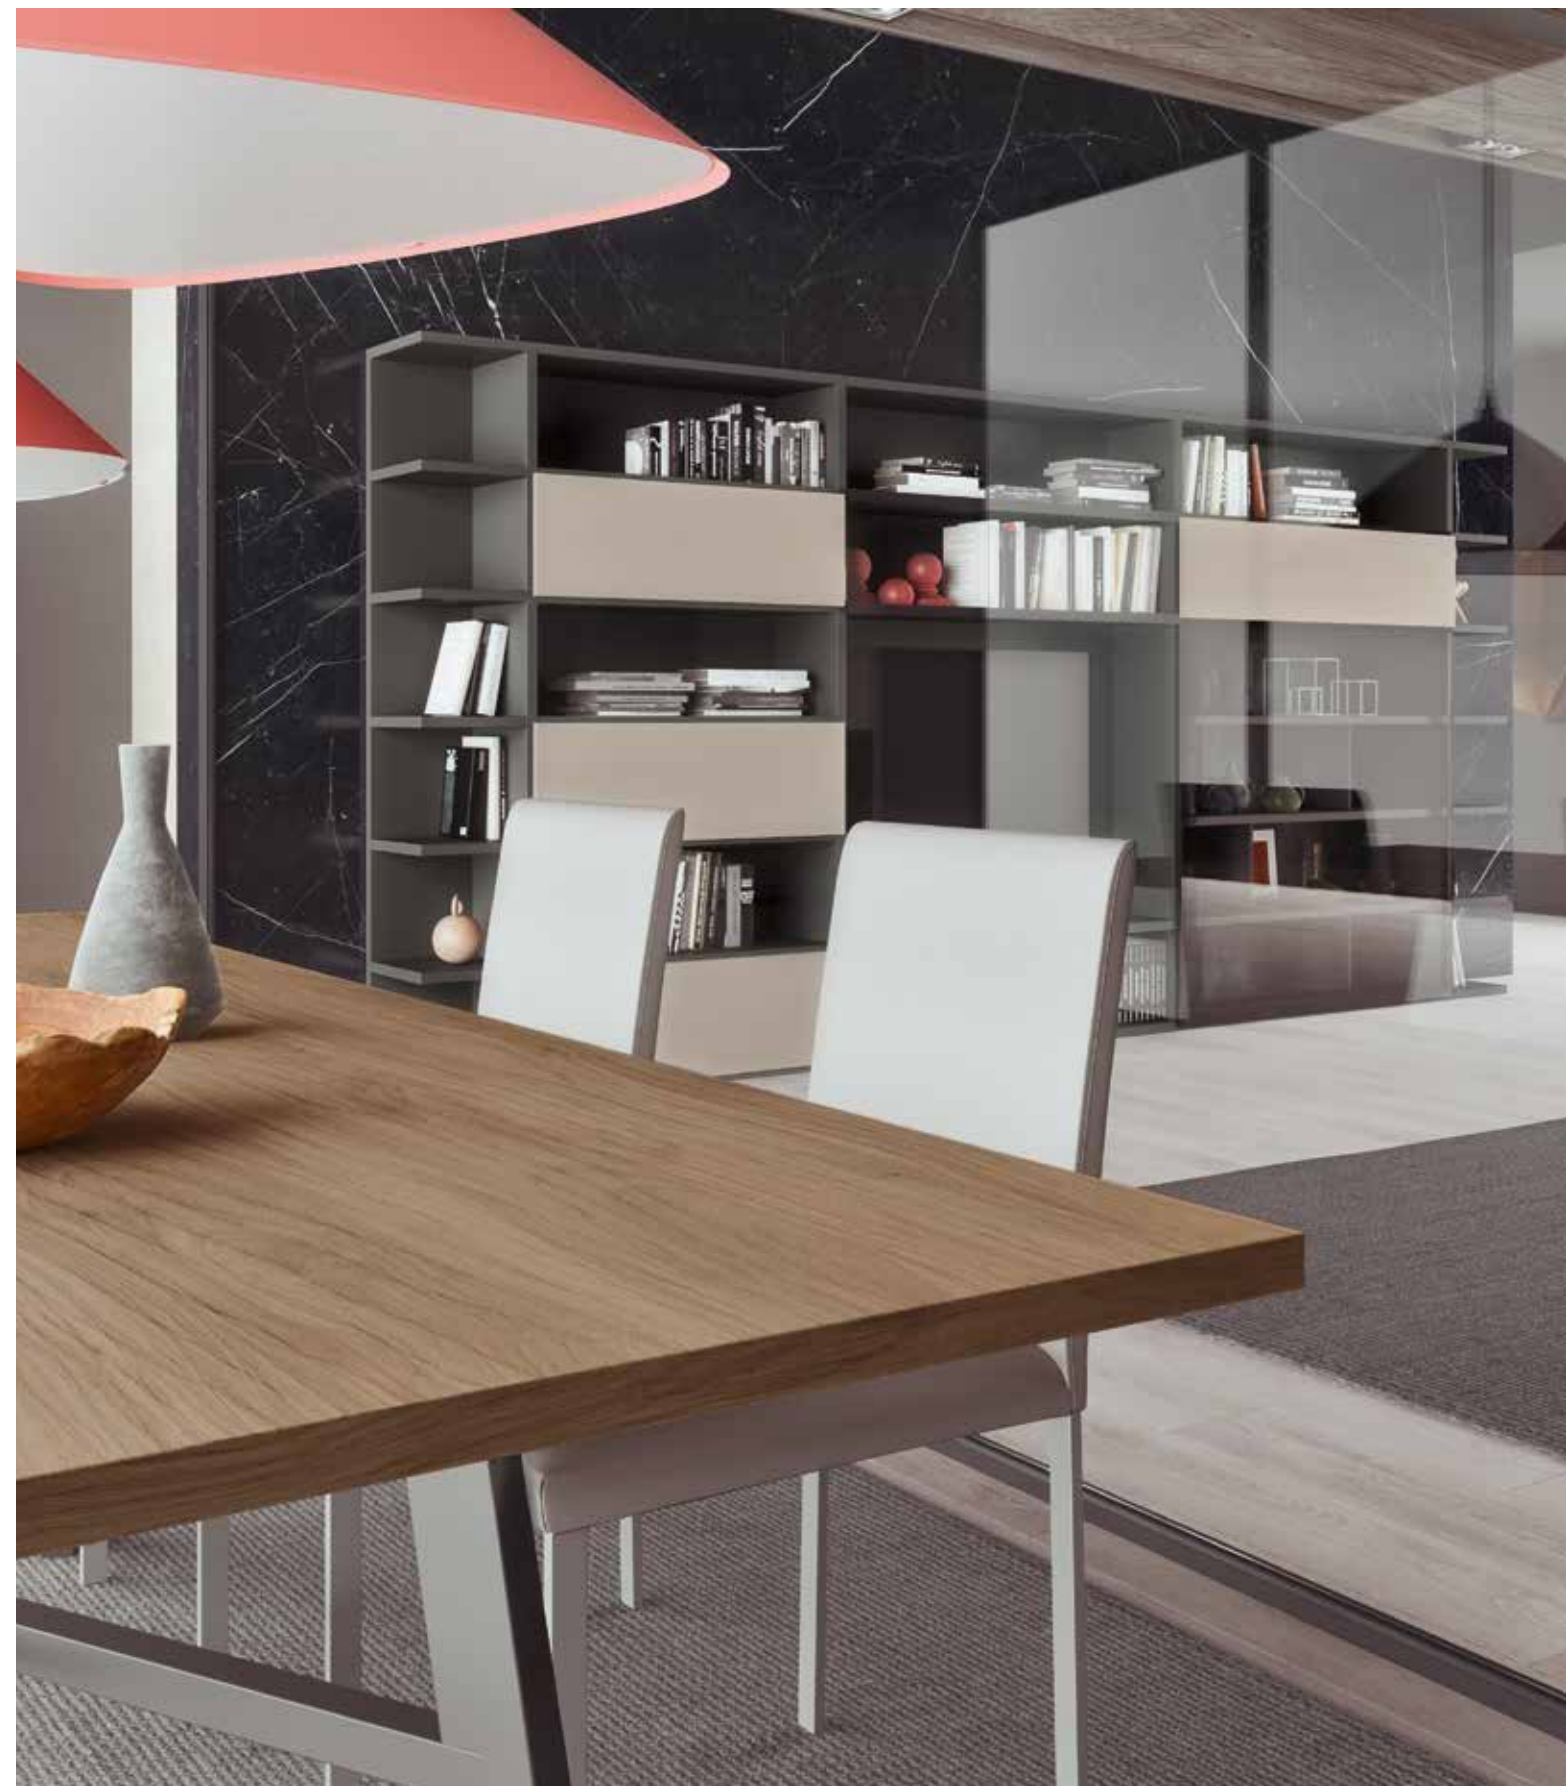

MADIA Glamour con ante, cassetti e anta Smoky. Finiture: struttura Corda e Antracite, ante Corda, telaio Titanio e vetro Fumé.
SIDEBOARD Glamour with doors and Smoky metal frame door. Finishes: structure in Rope and Anthracite, doors in Rope, Titanio metal frame and Fumé glass.

LIBRERIA con ribalte, apertura push to open, anta scorrevole vetro e terminali. Finiture: struttura Antracite, ribalte Corda, vetro Fumé.
MENSOLE O-shelf. Finiture: Corda.
BOOKSHELF with flap stay doors, push to open system, sliding glass door and end units. Finishes: structure in Anthracite, doors in Rope, Fumé glass door.
SHELVES O-shelf. Finishes: Corda.