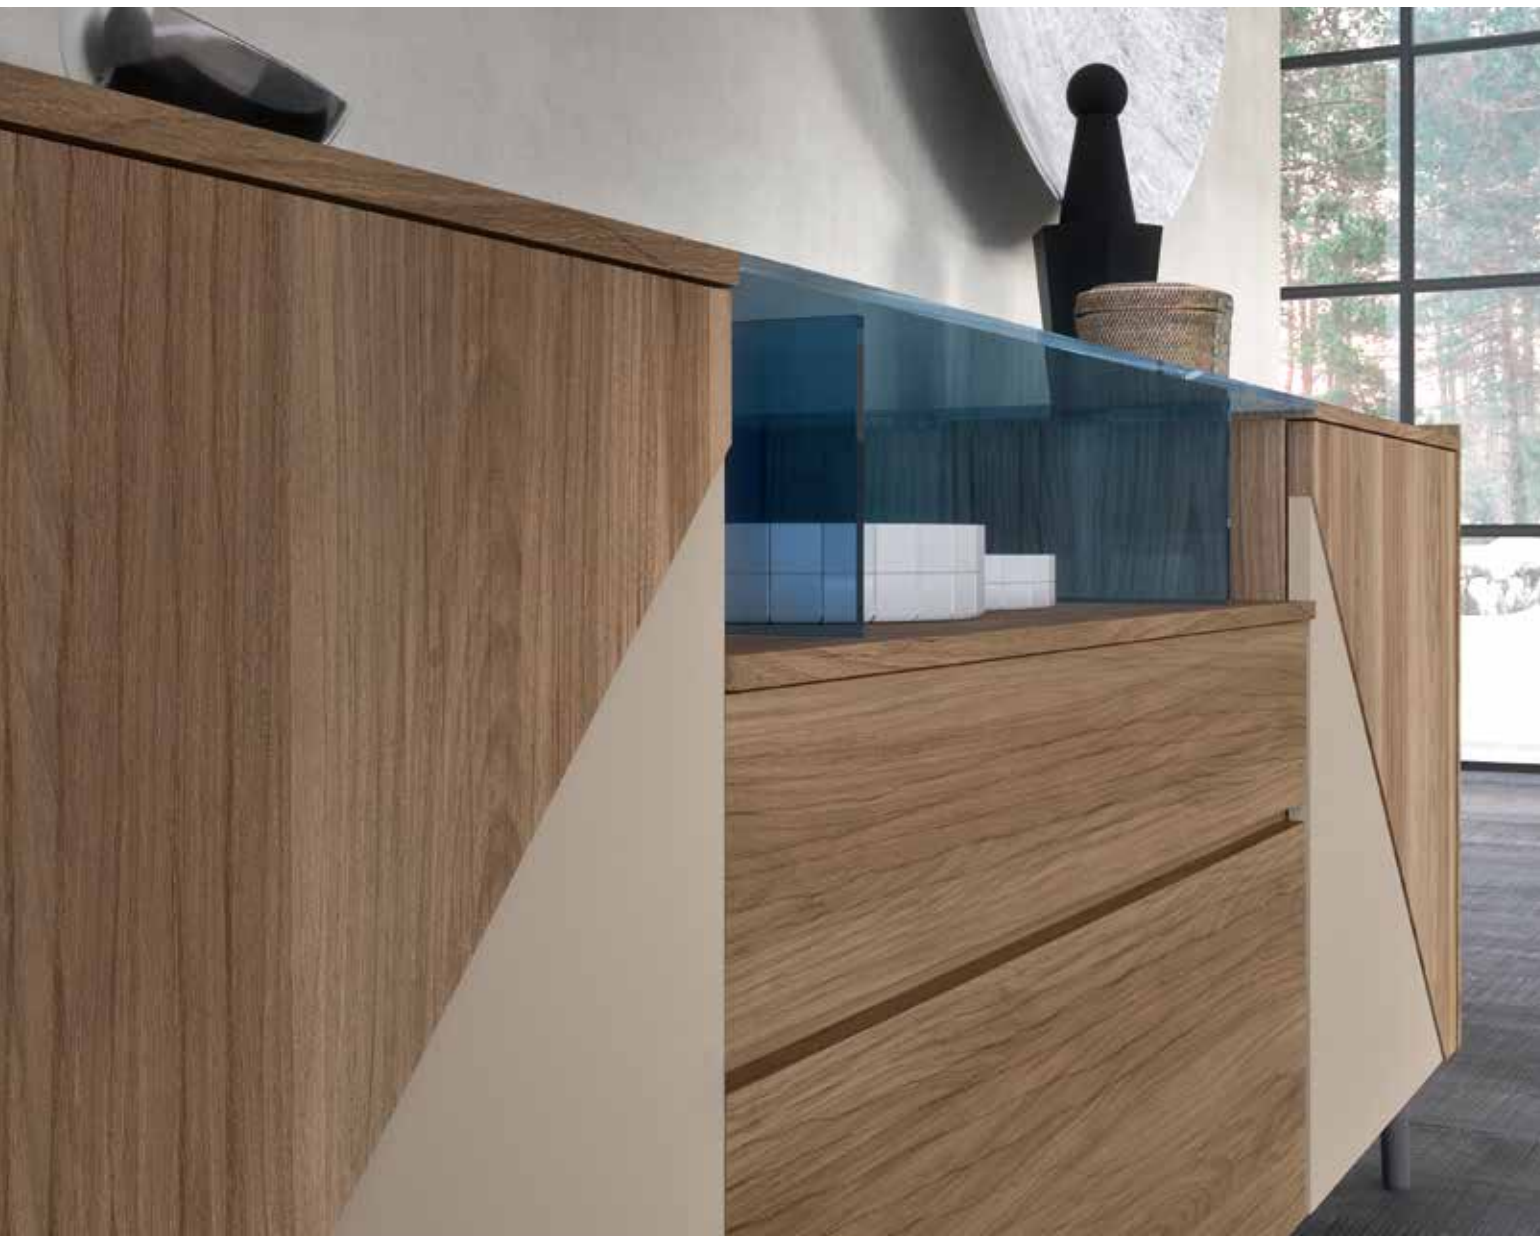

MADIA Glamour con ante Side.
Finiture: Bosco e Cashmere.
L226,8 H81,7 P50,2 cm.
ACCESSORIO IN VETRO Muran top.
Finitura: Dark Blue.
SIDEBOARD Glamour with Side doors.
Finishes: Bosco and Cashmere.
W226,8 H81,7 D50,2 cm.
GLASS ACCESSORY Muran top.
Finish: Dark Blue.

MADIE Glamour con ante Smoky.
Finiture: Bosco, telaio Titanio e vetro Fumé.
L66,8 H161,7 P50,2 cm.
TAVOLO Jack con allunghe.
Finiture: basamento Ghisa e top Cashmere.
L220 H76 P90 cm.
SEDIE Acca bassa. Finiture: Ecopelle Bianco.
SIDEBOARDS Glamour with Smoky metal frame doors.
Finishes: Bosco, Titanio metal frame and Fumé glass.
W66,8 H161,7 D50,2 cm.
TABLE Jack with 2 extensions.
Finishes: metal base in Ghisa and top in Cashmere.
W220 H76 D90 cm.
CHAIRS Acca bassa. Finishes: White faux-leather.