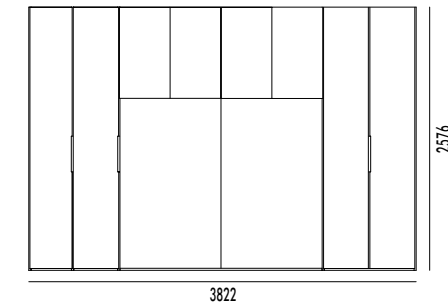

**ARMADIO BATTENTE A PONTE
CON MANIGLIA PLAY E LETTO LEGGO
HINGED DOOR WARDROBE WITH BRIDGING UNIT,
PLAY HANDLE AND LEGGO BED**

ante e struttura finitura BIANCO/
maniglia finitura TITANIO/
schienale ponte finitura CASHMERE/
letto LEGGO tessuto JOINT cod. 600.

structure and doors in WHITE finish/
handle in TITANIUM finish/
back panel in CASHMERE finish/
LEGGO bed in JOINT fabric, cod. 600.