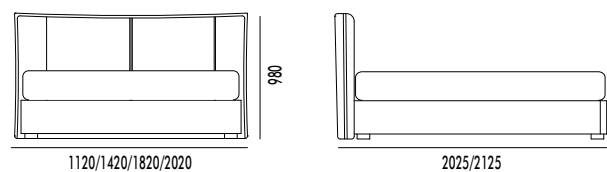

LETTO MAGIC
MAGIC BED

letto imbottito in ecopelle BLOOM TORTORA cod. 12/
ring Light in ecopelle BLOOM TORTORA cod. 12.

upholstered bed in BLOOM faux-leather, cod. 12/
Light bed ring in BLOOM faux-leather, Dove grey finish cod. 12.