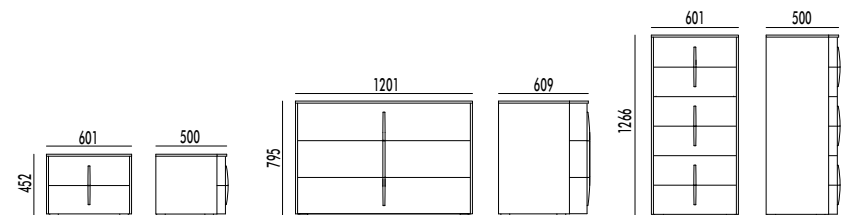

**GRUPPO BOW
BOW CHESTS**

struttura finitura BOSCO/
frontali finitura BOSCO/
maniglia finitura BOSCO.

structure in BOSCO finish/
fronts in BOSCO finish/
handle in BOSCO finish.