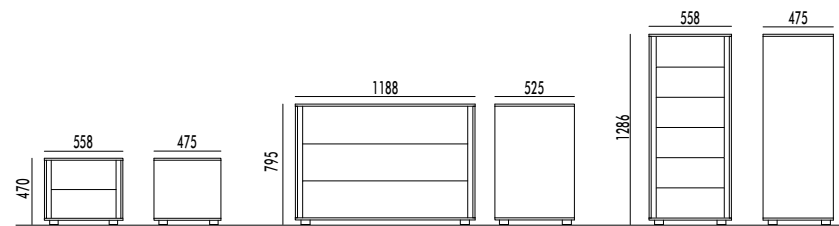

Deep

Varianti/Lay-outs

APERTURA CON GOLA LATERALE IN FINITURA COME FRONTALI E SCOC-CA/SIDE OPENING, SAME FINISH AS FRONTS AND STRUCTURE

Finiture/Finishes

Struttura e Frontali/Structure and Drawer Fronts

8 Tinte Opache
8 Matt Finishes
8 Essenze
8 Wood Finishes

Charme

Varianti/Lay-outs

VERSIONE CON TOP OPZIONALE IN CONTROCOLORE/ACCESSORY TOP PANEL IN DIFFERENT FINISH

VERSIONE SENZA TOP/CHEST LAY-OUT WITHOUT ACCESSORY TOP PANEL

CASSETTO FOLDING CON APERTURA LATERALE/ FOLDING DRAWER BOX WITH SIDE OPENING

Finiture/Finishes

Struttura e Frontali/Structure and Drawer Fronts

8 Tinte Opache
8 Matt Finishes
8 Essenze
8 Wood Finishes

Top/Top

8 Tinte Opache
8 Matt Finishes
8 Essenze
8 Wood Finishes
8 Decori
8 Decors
5 Vetri verniciati
5 Lacquered glass
2 Decor Marble
2 Decor Marble

Apertura laterale/Side opening

Antracite
Anthracite