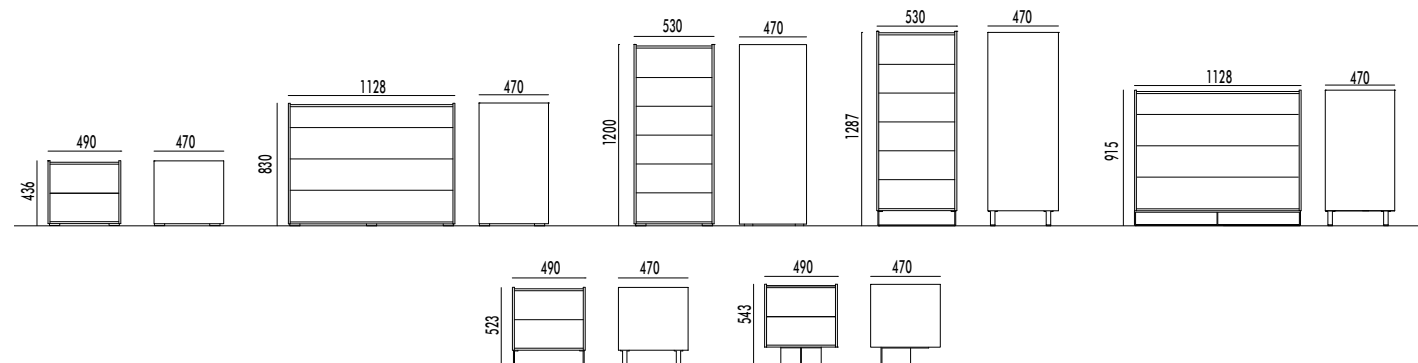

Surface

Varianti/Lay-outs

Finiture/Finishes

Struttura e Frontali/Structure and Drawer Fronts

8 Tinte Opache
8 Matt Finishes
8 Essenze
8 Wood Finishes

Top/Top

8 Tinte Opache
8 Matt Finishes
8 Essenze
8 Wood Finishes
8 Decor
8 Decors
2 Decor Marble
2 Decor Marble

Basamento SLIDE e AIR/SLIDE and AIR metal base

Bianco
White
Titanio
Titanium