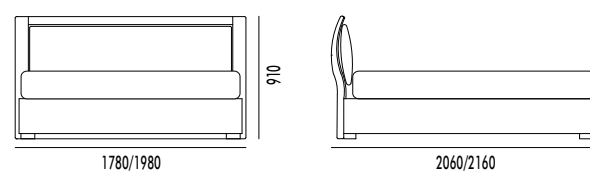

LETTO DRIVE
DRIVE BED

letto imbottito in ecopelle Bloom GRIGIO cod. 04/
ring Gran Prince in ecopelle BLOOM GRIGIO cod. 04.

upholstered bed in Bloom faux-leather, GREY cod. 04/
Grand Prince bed ring in Bloom faux-leather, GREY cod. 04.