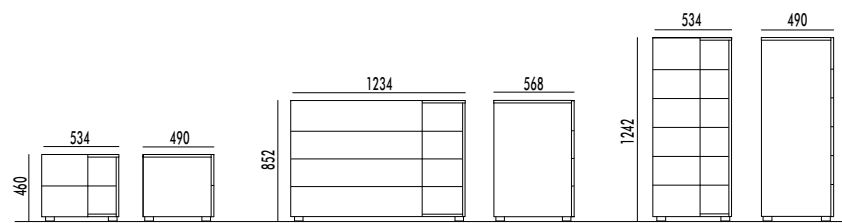

*structure and doors in POLVERE finish/
metal frame in POLVERE finish.*

LETTO STRIP
STRIP BED

letto imbottito in tessuto FLASH cod. 602/
ring H16 con piede in metallo finitura TITANIO.

upholstered bed in FLASH fabric, cod. 602/
H16 bed ring with metal feet in TITANIUM finish.