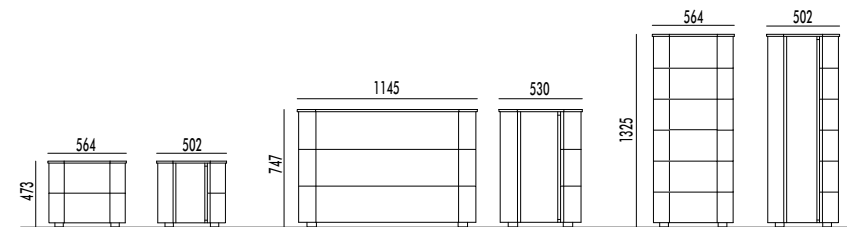

*structure and doors in SALICE PLATINO finish/
fascia in POLVERE finish/
handle in POLVERE finish.*

172

**GRUPPO CONTINUUM
CONTINUUM CHESTS**

struttura finitura PLATINO/
frontali finitura PLATINO.

structure in PLATINO finish/
fronts in PLATINO finish.