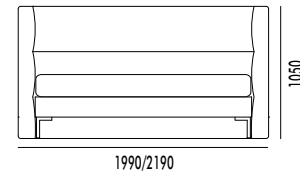

LETTO FOLD
FOLD BED

*letto imbottito in tessuto FLASH cod. 601/
ring H16 con piede in metallo finitura TITANIO.*

*upholstered bed in FLASH fabric, cod. 601/
H16 bed ring with metal feet in TITANIUM finish.*

10