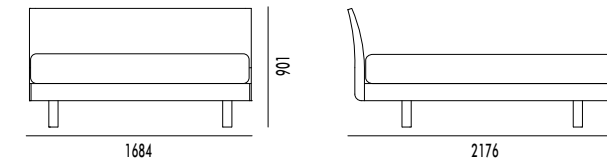

**GRUPPO SURFACE
SURFACE CHESTS**

struttura finitura BIANCO/
frontali finitura BIANCO/
top finitura CONCRETE/
basamento metallico Slide finitura BIANCO.

structure in WHITE finish/
fronts in WHITE finish/
top in CONCRETE finish/
Slide metal base in WHITE finish.