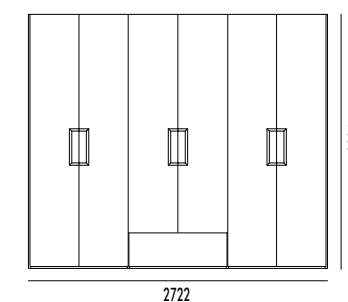

ARMADIO BATTENTE CON MANIGLIA TIME
HINGED DOOR WARDROBE WITH TIME HANDLE

struttura finitura BIANCO/
ante finitura BIANCO/
cassetti finitura BOSCO/
presa maniglia finitura ALLUMINIO.

structure in WHITE finish/
doors in WHITE finish/
drawer fronts in BOSCO finish/
handle in ALUMINIUM finish.