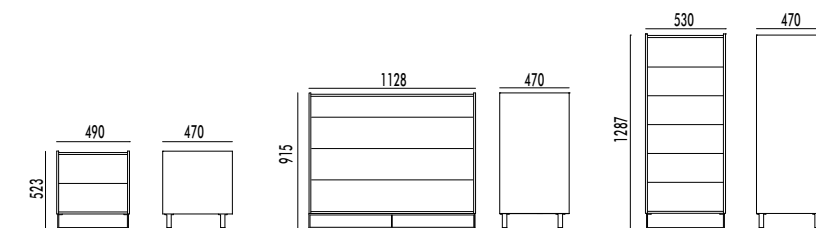

**GRUPPO SURFACE
SURFACE CHESTS**

struttura finitura BIANCO/
frontali finitura BIANCO/
top finitura CONCRETE/
basamento metallico Slide finitura BIANCO.

structure in WHITE finish/
fronts in WHITE finish/
top in CONCRETE finish/
Slide metal base in WHITE finish.