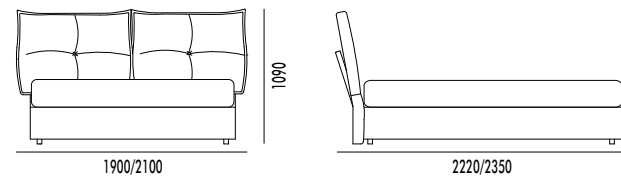

structure and doors in PLATINO finish/
vertical handle in PLATINO finish.

LETTO RAIN
RAIN BED

letto imbottito in tessuto EXCLUSIVE cod. 406/
ring H31 in tessuto EXCLUSIVE cod. 406.

*upholstered bed in Exclusive fabric, cod. 406/
H31 bed ring in Exclusive fabric, cod. 406.*