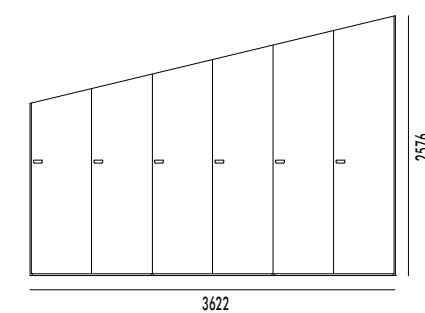

struttura finitura BIANCO/
frontali esterni finitura BIANCO/
frontali interni finitura BIANCO.

structure in WHITE finish/
external fronts in WHITE finish/
internal fronts in WHITE finish.

134

ARMADIO BATTENTE CON MANIGLIA WAVE
HINGED DOOR WARDROBE WITH WAVE HANDLE