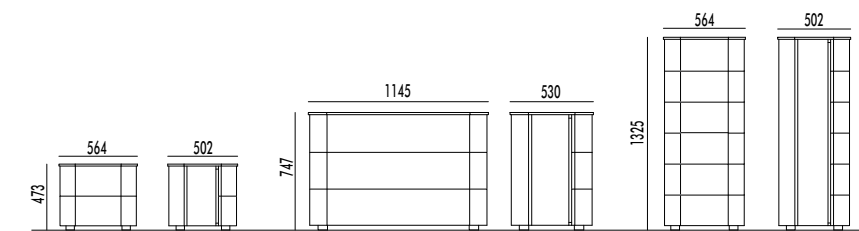

Surface

Varianti/Lay-outs

Finiture/Finishes

Struttura e Frontali/Structure and Drawer Fronts

8 Tinte Opache
8 Matt Finishes
8 Essenze
8 Wood Finishes

Top/Top

8 Tinte Opache
8 Matt Finishes
8 Essenze
8 Wood Finishes
8 Decor
8 Decors
2 Decor Marble
2 Decor Marble

Basamento SLIDE e AIR/SLIDE and AIR metal base

Bianco
White
Titanio
Titanium

Continuum

Varianti/Lay-outs

Finiture/Finishes

Struttura e Frontali/Structure and Drawer Fronts

8 Tinte Opache
8 Matt Finishes
8 Essenze
8 Wood Finishes

Apertura laterale/Side opening

Antracite
Anthracite