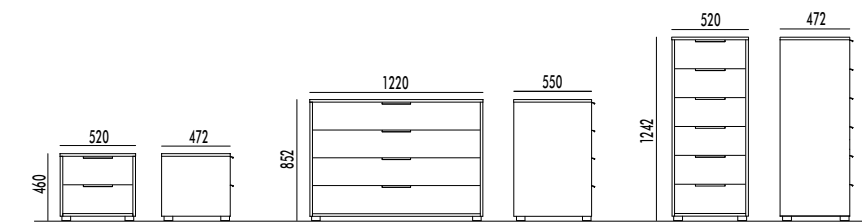

Bow

Varianti/Lay-outs

Finiture/Finishes

Struttura e Frontali/Structure and Drawer Fronts

8 Tinte Opache
8 Matt Finishes
8 Essenze
8 Wood Finishes

Maniglia/Handle

8 Tinte Opache
8 Matt Finishes
8 Essenze
8 Wood Finishes

Dress

Varianti/Lay-outs

Finiture/Finishes

Struttura e Frontali/Structure and Drawer Fronts

8 Tinte Opache
8 Matt Finishes
8 Essenze
8 Wood Finishes

Maniglia/Handle

Rame
Brushed rose gold
Titanio
Titanium
Inox
Inox