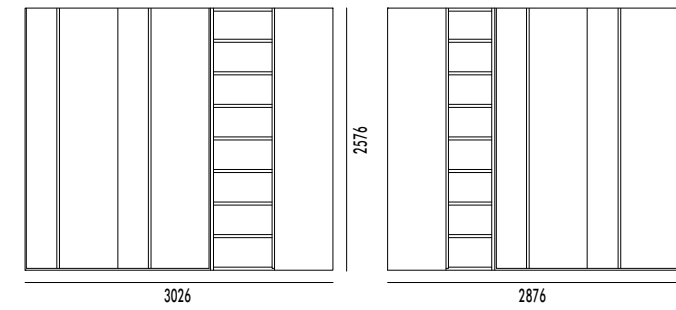

ARMADIO BATTENTE POCKET
POCKET HINGED DOOR WARDROBE

ante e struttura finitura SMOKE/
gola finitura CASHMERE/
vano libreria CORDA.

*doors and structure in SMOKE finish/
vertical handle in CASHMERE finish/
bookcase module in ROPE finish.*

ARMADIO BATTENTE POCKET
POCKET HINGED DOOR WARDROBE

ante e struttura finitura MOON/
gola finitura POLVERE.

*doors and structure in MOON finish/
vertical handle in POLVERE finish.*

ARMADIO BATTENTE POCKET
POCKET HINGED DOOR WARDROBE

ante e struttura finitura SALICE CRETA/
gola finitura CRETA.

*doors and structure in SALICE CRETA finish/
vertical handle in CRETA finish.*