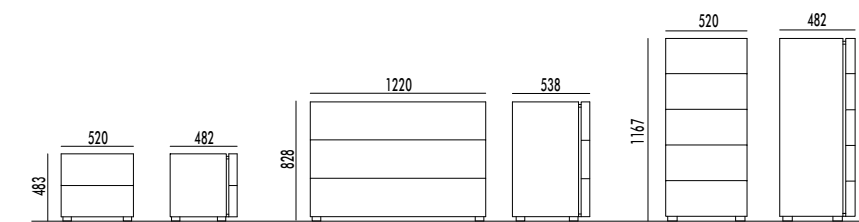

Deep

Varianti/Lay-outs

APERTURA CON GOLA LATERALE IN FINITURA COME FRONTALI E SCOC-CA/SIDE OPENING, SAME FINISH AS FRONTS AND STRUCTURE

Finiture/Finishes

Struttura e Frontali/Structure and Drawer Fronts

8 Tinte Opache
8 Matt Finishes
8 Essenze
8 Wood Finishes

Charme

Varianti/Lay-outs

VERSIONE CON TOP OPZIONALE IN CONTROCOLORE/ACCESSORY TOP PANEL IN DIFFERENT FINISH

VERSIONE SENZA TOP/CHEST LAY-OUT WITHOUT ACCESSORY TOP PANEL

CASSETTO FOLDING CON APERTURA LATERALE/ FOLDING DRAWER BOX WITH SIDE OPENING

Finiture/Finishes

Struttura e Frontali/Structure and Drawer Fronts

8 Tinte Opache
8 Matt Finishes
8 Essenze
8 Wood Finishes

Top/Top

8 Tinte Opache
8 Matt Finishes
8 Essenze
8 Wood Finishes
8 Decori
8 Decors
5 Vetri verniciati
5 Lacquered glass
2 Decor Marble
2 Decor Marble

Apertura laterale/Side opening

Antracite
Anthracite