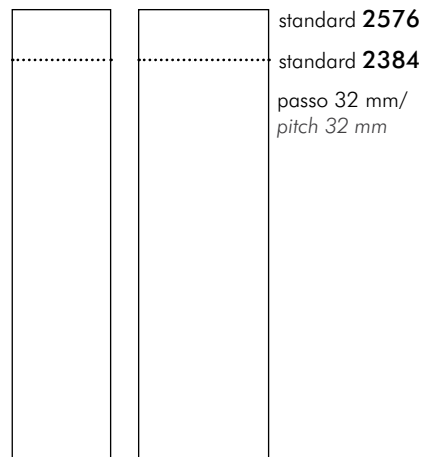

Inserto

Disponibile solo in versione SLIM.
Available only SLIM version.

Anta/Door:

- 8 Tinte Opache
- 8 Matt Finishes
- 8 Essenze
- 8 Wood Finishes
- 2 Decor Concrete e Gesso (solo per anta da 450)
- 2 Decors Concrete and Gesso (only on W450 mm door)

Maniglia/Handles:

- Nichel/Nichel
- Alluminio/Aluminium

*Posizionabile solo in orizzontale
*Can be positioned only horizontally

450
SLIM   600
SLIM