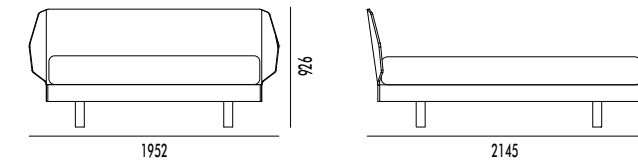

**LETTO COLONIALE
COLONIALE BED**

letto legno finitura BOSCO/
ring Lord finitura BOSCO.

wooden bed in BOSCO finish/
Lord bed ring in BOSCO finish.