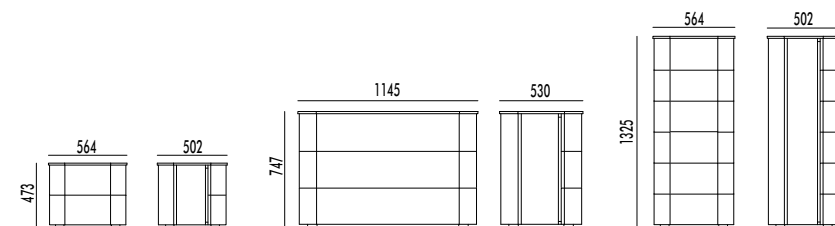

GRUPPO CONTINUUM
CONTINUUM CHESTS

struttura finitura MOKA/
frontali finitura MOKA.

structure in MOKA finish/
fronts in MOKA finish.