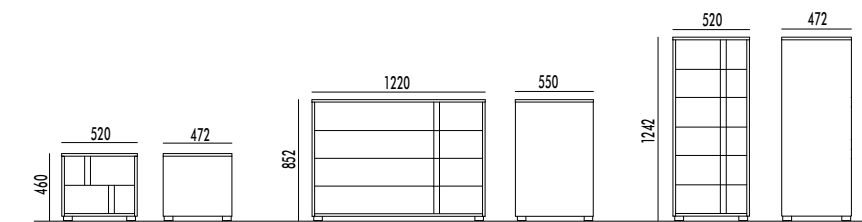

Background

Varianti/Lay-outs

Finiture/Finishes

Struttura e Frontali/Structure and Drawer Fronts

- 8 Tinte Opache
- 8 Matt Finishes
- 8 Essenze
- 8 Wood Finishes

Glide

Varianti/Lay-outs

Finiture/Finishes

Struttura e Frontali/Structure and Drawer Fronts

- 8 Tinte Opache
- 8 Matt Finishes
- 8 Essenze
- 8 Wood Finishes

Pannello retro frontali/Drawer back panel

- 8 Tinte Opache
- 8 Matt Finishes
- 8 Essenze
- 8 Wood Finishes