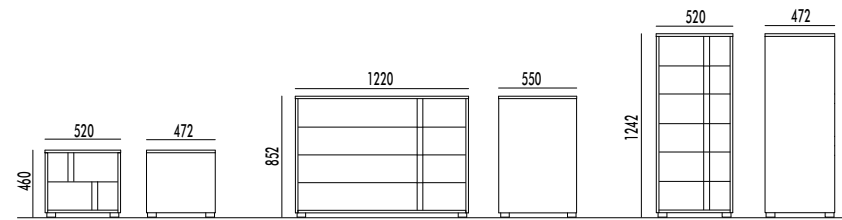

struttura finitura BIANCO/
frontali esterni finitura BIANCO/
frontali interni finitura BIANCO.

structure in WHITE finish/
external fronts in WHITE finish/
internal fronts in WHITE finish.

134

ARMADIO BATTENTE CON MANIGLIA WAVE
HINGED DOOR WARDROBE WITH WAVE HANDLE