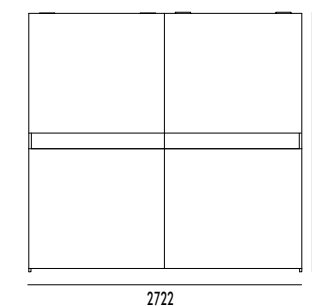

ARMADIO SCORREVOLE PARTITION
PARTITION SLIDING DOOR WARDROBE

ante e struttura finitura ANTRACITE/
inserto finitura MILD/
presa maniglia ANTRACITE.

structure and doors in ANTHRACITE finish/
fascia in MILD finish/
handle in ANTHRACITE finish.