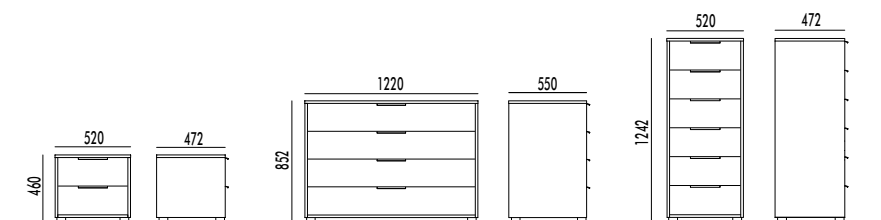

GRUPPO DRESS
DRESS CHESTS

struttura finitura MOON/
frontali finitura MOON/
maniglia finitura TITANIO.

structure in MOON finish/
fronts in MOON finish/
handle in TITANIUM finish.