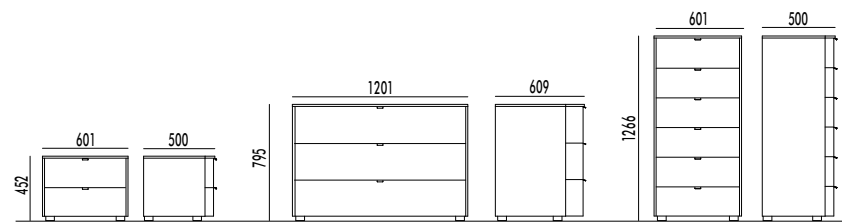

Memory

Varianti/Lay-outs

Finiture/Finishes

Struttura e Frontali/Structure and Drawer Fronts

8 Tinte Opache
8 Matt Finishes
8 Essenze
8 Wood Finishes

Maniglia/Handle

Rame
Brushed rose gold
Titanio
Titanium
Inox
Inox

Loop

Varianti/Lay-outs

Finiture/Finishes

Struttura e Frontali/Structure and Drawer Fronts

8 Tinte Opache
8 Matt Finishes
8 Essenze
8 Wood Finishes