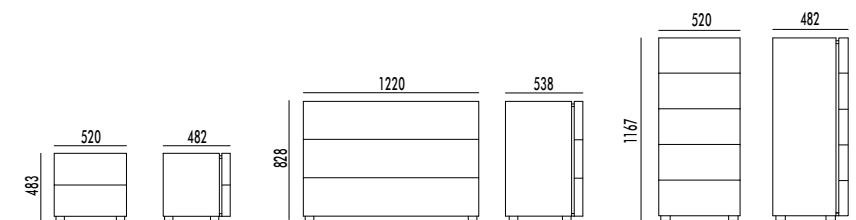

GRUPPO CHARME
CHARME CHESTS

struttura finitura CASHMERE/
frontali finitura CASHMERE/
top finitura SMOKE.

structure in CASHMERE finish/
fronts in CASHMERE finish/
top in SMOKE finish.