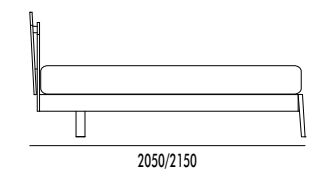

structure in INDIA GRIGIO finish/
accessories in MANGANESE finish/
internal drawer chest in INDIA GRIGIO finish.

LETTO GLOW
GLOW BED

letto legno finitura BOSCO/
ring Accordo finitura BOSCO.

wooden bed in BOSCO finish/
Accordo bed ring in BOSCO finish.