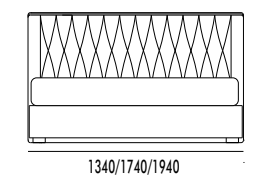

LETTO CLOE
CLOE BED

letto imbottito in ecopelle BLOOM GRIGIO cod. 04/
ring Light in ecopelle BLOOM GRIGIO cod. 04.

*upholstered bed in BLOOM faux-leather, GREY cod. 04/
Light bed ring in BLOOM faux-leather, GREY cod. 04.*