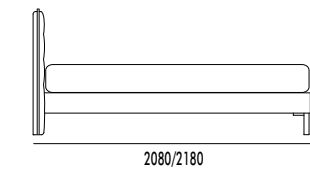

*structure and doors in POLVERE finish/
metal frame in POLVERE finish.*

LETTO STRIP
STRIP BED

letto imbottito in tessuto FLASH cod. 602/
ring H16 con piede in metallo finitura TITANIO.

upholstered bed in FLASH fabric, cod. 602/
H16 bed ring with metal feet in TITANIUM finish.