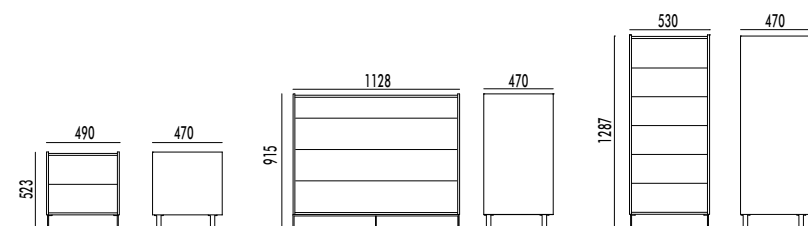

GRUPPO SURFACE
SURFACE CHESTS

struttura finitura CASHMERE/
frontali finitura CASHMERE/
top finitura GESSO/
basamento metallico Slide finitura TITANIO.

structure in CASHMERE finish/
fronts in CASHMERE finish/
top in GESSO finish/
Slide metal base in TITANIUM finish.