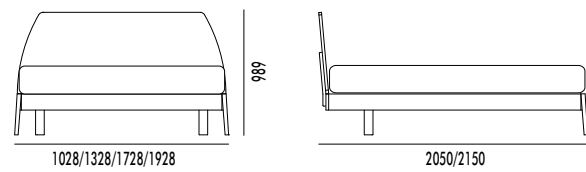

*doors and structure in SALICE CRETA finish/
 vertical handle in CRETA finish.*

LETTO VICO
VICO BED

*letto legno finitura SMOKE/
ring Accordo finitura SMOKE.*

*wooden bed in SMOKE finish/
Accordo bed ring in SMOKE finish.*