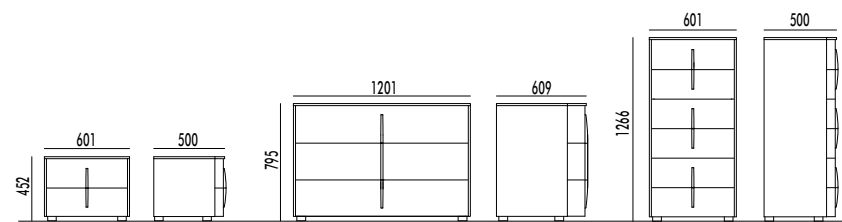

Bow

Varianti/Lay-outs

Finiture/Finishes

Struttura e Frontali/Structure and Drawer Fronts

8 Tinte Opache
8 Matt Finishes
8 Essenze
8 Wood Finishes

Maniglia/Handle

8 Tinte Opache
8 Matt Finishes
8 Essenze
8 Wood Finishes

Dress

Varianti/Lay-outs

Finiture/Finishes

Struttura e Frontali/Structure and Drawer Fronts

8 Tinte Opache
8 Matt Finishes
8 Essenze
8 Wood Finishes

Maniglia/Handle

Rame
Brushed rose gold
Titanio
Titanium
Inox
Inox